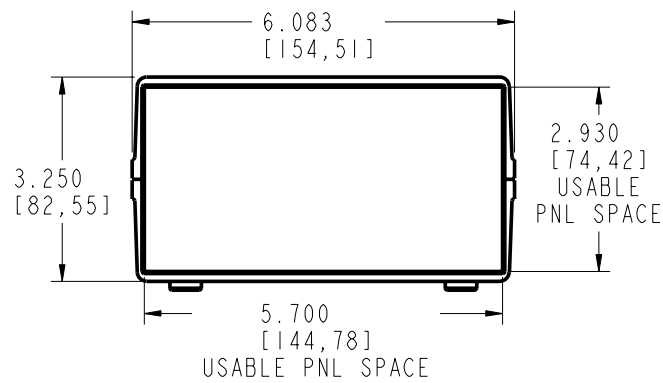

**CM6-300**

**SECTION B-B**

**SECTION A-A**

**PACNTEC**<sup>®</sup>  
1-610-361-4231

**CM6-300**

VISIT **PACNTEC**<sup>®</sup>  
ON THE WORLD WIDE WEB  
[www.pactecenclosures.com](http://www.pactecenclosures.com)

PCB MTG. SCREWS:  
PHP #4 TYPE B X 1/4 LG.

COLOR / MATERIAL CODE		
COLOR	94HB	94VO
BLACK	000	028
P.C.BONE	039	060

INSERT AREAS ARE SECTIONS IN OUR TOOLS  
THAT CAN BE REMOVED AND REPLACED WITH  
CUSTOMER SPECIFIC DETAILS

DRAWING NUMBER	REV
79332	C