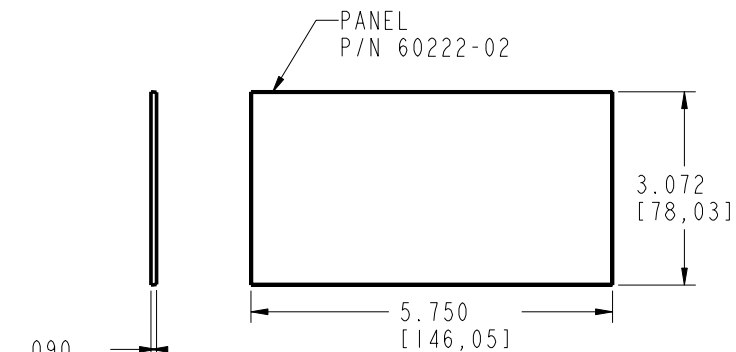

**CM6-300**

**SECTION B-B**

**SECTION A-A**

**PACNTEC**<sup>®</sup>  
1-610-361-4231

**CM6-300**

VISIT **PACNTEC**<sup>®</sup>  
ON THE WORLD WIDE WEB  
[www.pactecenclosures.com](http://www.pactecenclosures.com)

PCB MTG. SCREWS:  
PHP #4 TYPE B X 1/4 LG.

COLOR / MATERIAL CODE		
COLOR	94HB	94VO
BLACK	000	028
P.C.BONE	039	060

INSERT AREAS ARE SECTIONS IN OUR TOOLS  
THAT CAN BE REMOVED AND REPLACED WITH  
CUSTOMER SPECIFIC DETAILS

DRAWING NUMBER	REV
79332	C