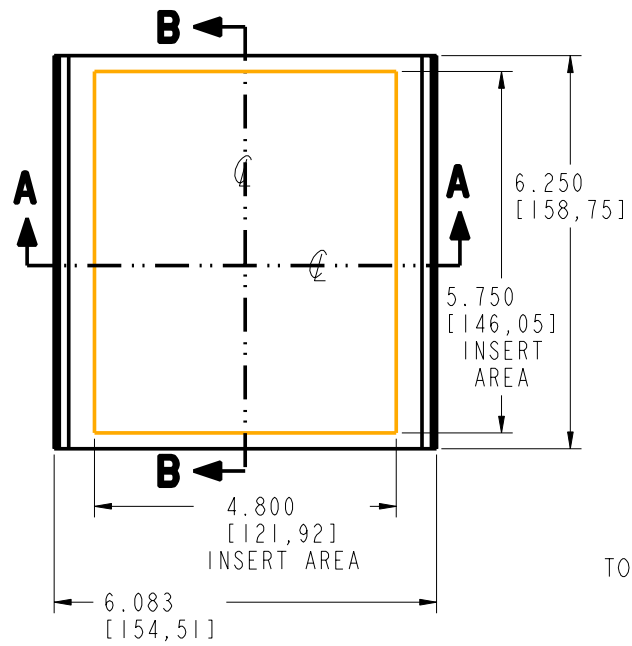

**CM6-300**

**SECTION B-B**

**SECTION A-A**

**PACNTEC**<sup>®</sup>  
1-610-361-4231

**CM6-300**

VISIT **PACNTEC**<sup>®</sup>  
ON THE WORLD WIDE WEB  
[www.pactecenclosures.com](http://www.pactecenclosures.com)

PCB MTG. SCREWS:  
PHP #4 TYPE B X 1/4 LG.

COLOR / MATERIAL CODE		
COLOR	94HB	94VO
BLACK	000	028
P.C.BONE	039	060

INSERT AREAS ARE SECTIONS IN OUR TOOLS  
THAT CAN BE REMOVED AND REPLACED WITH  
CUSTOMER SPECIFIC DETAILS

DRAWING NUMBER	REV
79332	C