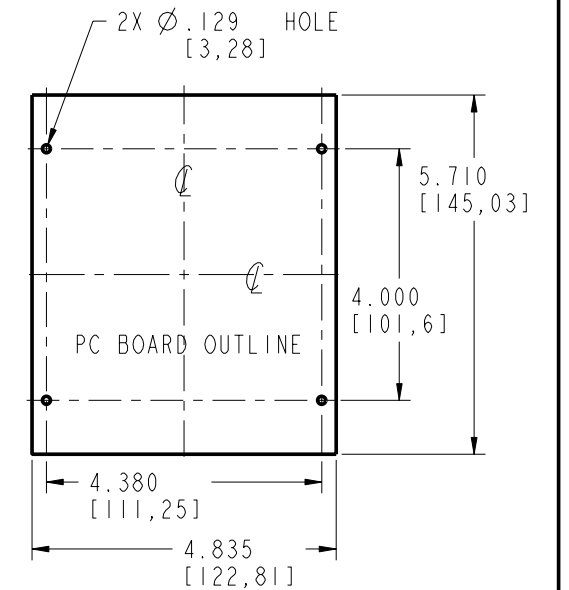

**CM6-300**

**SECTION B-B**

**SECTION A-A**

**PACNTEC**<sup>®</sup>  
1-610-361-4231

**CM6-300**

VISIT **PACNTEC**<sup>®</sup>  
ON THE WORLD WIDE WEB  
[www.pactecenclosures.com](http://www.pactecenclosures.com)

PCB MTG. SCREWS:  
PHP #4 TYPE B X 1/4 LG.

COLOR / MATERIAL CODE		
COLOR	94HB	94VO
BLACK	000	028
P.C.BONE	039	060

INSERT AREAS ARE SECTIONS IN OUR TOOLS  
THAT CAN BE REMOVED AND REPLACED WITH  
CUSTOMER SPECIFIC DETAILS

DRAWING NUMBER	REV
79332	C