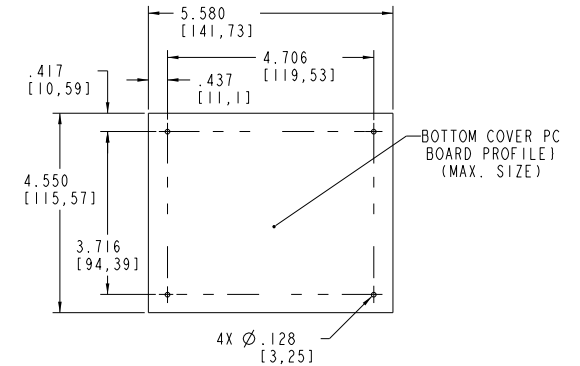

TOP VIEW

SIDE VIEW

TOP COVER, INSIDE VIEW

TOP COVER PC BOARD PROFILE (MAX. SIZE)

FRONT VIEW

SECTION A-A

BOTTOM VIEW

BOTTOM COVER, INSIDE VIEW

BOTTOM COVER PC BOARD PROFILE (MAX. SIZE)

SCALE 0.500

PACNTEC®
1-610-361-4200

WM-56

VISIT **PACNTEC®**
ON THE WORLD WIDE WEB
www.pactecenclosures.com

| COLOR / MATERIAL CODE | | |
|-----------------------|------|------|
| COLOR | 94HB | 94VO |
| BLACK | 000 | 028 |
| P.C. BONE | 039 | 060 |

| DRAWING NUMBER | REV |
|----------------|-----|
| 78917 | A |