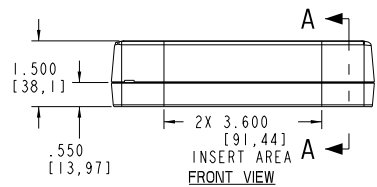

TOP VIEW

SIDE VIEW

TOP COVER, INSIDE VIEW

TOP COVER PC BOARD PROFILE (MAX. SIZE)

FRONT VIEW

SECTION A-A

BOTTOM VIEW

BOTTOM COVER, INSIDE VIEW

BOTTOM COVER PC BOARD PROFILE (MAX. SIZE)

SCALE 0.500

PACNTEC®
1-610-361-4200

WM-56

VISIT **PACNTEC®**
ON THE WORLD WIDE WEB
www.pactecenclosures.com

| COLOR / MATERIAL CODE | | |
|-----------------------|------|------|
| COLOR | 94HB | 94VO |
| BLACK | 000 | 028 |
| P.C. BONE | 039 | 060 |