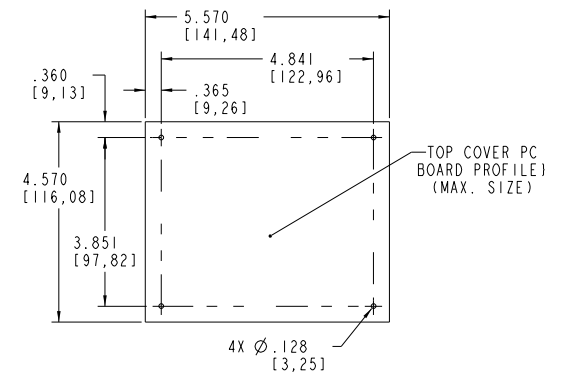

TOP VIEW

SIDE VIEW

TOP COVER, INSIDE VIEW

TOP COVER PC BOARD PROFILE (MAX. SIZE)

FRONT VIEW

SECTION A-A

BOTTOM VIEW

BOTTOM COVER, INSIDE VIEW

BOTTOM COVER PC BOARD PROFILE (MAX. SIZE)

SCALE 0.500

PACNTEC®
1-610-361-4200

WM-56

VISIT **PACNTEC®**
ON THE WORLD WIDE WEB
www.pactecenclosures.com

| COLOR / MATERIAL CODE | | |
|-----------------------|------|------|
| COLOR | 94HB | 94VO |
| BLACK | 000 | 028 |
| P.C. BONE | 039 | 060 |

| DRAWING NUMBER | REV |
|----------------|-----|
| 78917 | A |