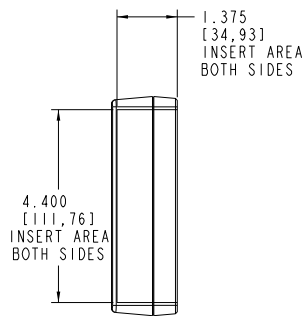

TOP VIEW

SIDE VIEW

TOP COVER, INSIDE VIEW

TOP COVER PC BOARD PROFILE (MAX. SIZE)

FRONT VIEW

SECTION A-A

BOTTOM VIEW

BOTTOM COVER, INSIDE VIEW

BOTTOM COVER PC BOARD PROFILE (MAX. SIZE)

SCALE 0.500

PACNTEC®
1-610-361-4200

WM-56

VISIT **PACNTEC®**
ON THE WORLD WIDE WEB
www.pactecenclosures.com

| COLOR / MATERIAL CODE | | |
|-----------------------|------|------|
| COLOR | 94HB | 94VO |
| BLACK | 000 | 028 |
| P.C. BONE | 039 | 060 |

| DRAWING NUMBER | REV |
|----------------|-----|
| 78917 | A |