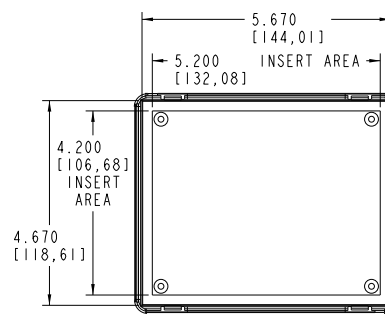

TOP VIEW

SIDE VIEW

TOP COVER, INSIDE VIEW

TOP COVER PC BOARD PROFILE (MAX. SIZE)

FRONT VIEW

SECTION A-A

BOTTOM VIEW

BOTTOM COVER, INSIDE VIEW

BOTTOM COVER PC BOARD PROFILE (MAX. SIZE)

SCALE 0.500

PACNTEC®
1-610-361-4200

WM-56

VISIT **PACNTEC®**
ON THE WORLD WIDE WEB
www.pactecenclosures.com

| COLOR / MATERIAL CODE | | |
|-----------------------|------|------|
| COLOR | 94HB | 94VO |
| BLACK | 000 | 028 |
| P.C. BONE | 039 | 060 |

| DRAWING NUMBER | REV |
|----------------|-----|
| 78917 | A |