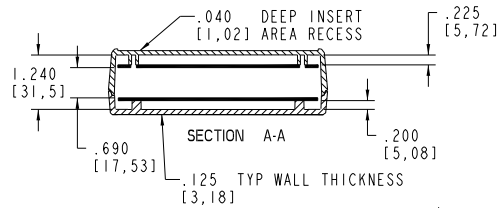

TOP VIEW

SIDE VIEW

TOP COVER, INSIDE VIEW

TOP COVER PC BOARD PROFILE (MAX. SIZE)

FRONT VIEW

SECTION A-A

BOTTOM VIEW

BOTTOM COVER, INSIDE VIEW

BOTTOM COVER PC BOARD PROFILE (MAX. SIZE)

SCALE 0.500

PACNTEC®
1-610-361-4200

WM-56

VISIT **PACNTEC®**
ON THE WORLD WIDE WEB
www.pactecenclosures.com

| COLOR / MATERIAL CODE | | |
|-----------------------|------|------|
| COLOR | 94HB | 94VO |
| BLACK | 000 | 028 |
| P.C. BONE | 039 | 060 |