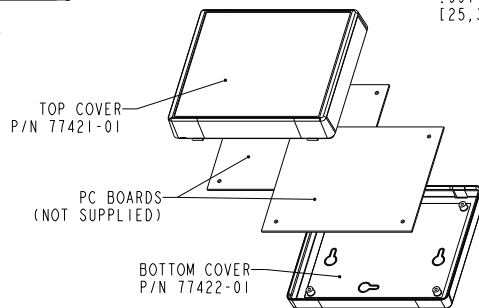

TOP VIEW

SIDE VIEW

TOP COVER, INSIDE VIEW

TOP COVER PC BOARD PROFILE (MAX. SIZE)

FRONT VIEW

SECTION A-A

BOTTOM VIEW

BOTTOM COVER, INSIDE VIEW

BOTTOM COVER PC BOARD PROFILE (MAX. SIZE)

SCALE 0.500

PACNTEC®
1-610-361-4200

WM-56

VISIT **PACNTEC®**
ON THE WORLD WIDE WEB
www.pactecenclosures.com

| COLOR / MATERIAL CODE | | |
|-----------------------|------|------|
| COLOR | 94HB | 94VO |
| BLACK | 000 | 028 |
| P.C. BONE | 039 | 060 |

| DRAWING NUMBER | REV |
|----------------|-----|
| 78917 | A |