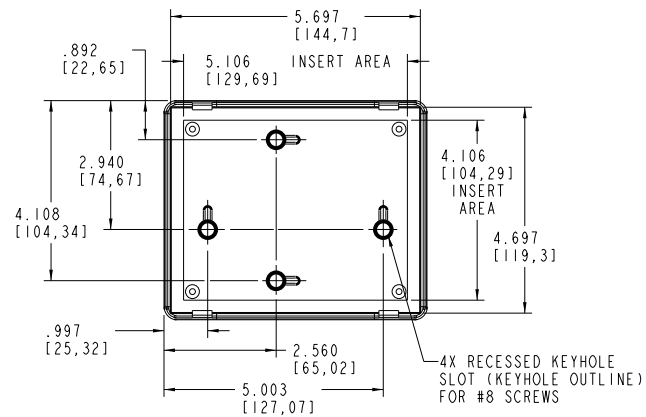

TOP VIEW

SIDE VIEW

TOP COVER, INSIDE VIEW

TOP COVER PC BOARD PROFILE (MAX. SIZE)

FRONT VIEW

SECTION A-A

BOTTOM VIEW

BOTTOM COVER, INSIDE VIEW

BOTTOM COVER PC BOARD PROFILE (MAX. SIZE)

SCALE 0.500

PACNTEC®
1-610-361-4200

WM-56

VISIT **PACNTEC®**
ON THE WORLD WIDE WEB
www.pactecenclosures.com

| COLOR / MATERIAL CODE | | |
|-----------------------|------|------|
| COLOR | 94HB | 94VO |
| BLACK | 000 | 028 |
| P.C. BONE | 039 | 060 |

| DRAWING NUMBER | REV |
|----------------|-----|
| 78917 | A |